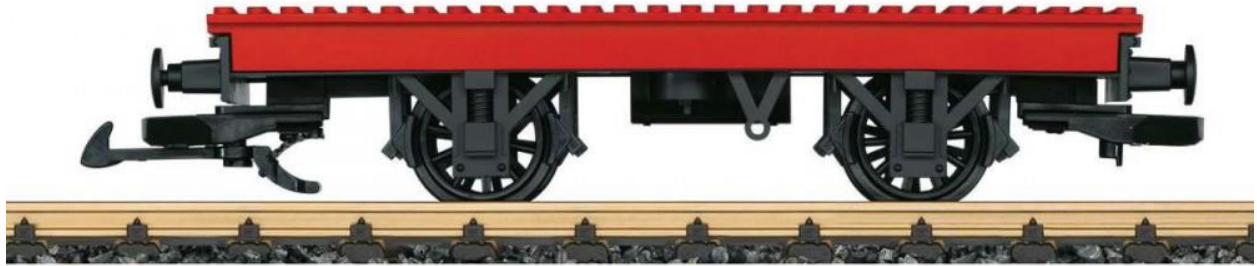

Spare parts for the car - 94063

| | |
|----------------------|----------|
| Buffer | E135 004 |
| Bogie without hooks | E135 026 |
| Bogie without hooks | E135 031 |
| Coupling | E171 327 |
| Art spoked wheel set | 67 301 |
| Screw 3,0 x 6,5 | E124 014 |
| Screw 2,2 x 4,5 | E129 265 |